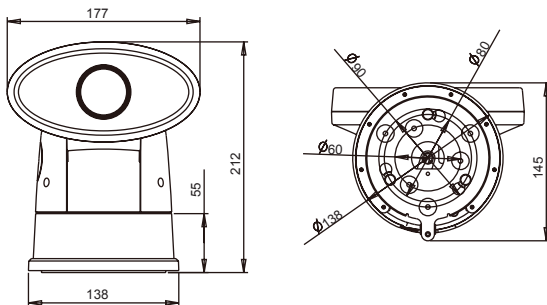

WCA-M208

2MP x20 Zoom HD-SDI IR Rugged PTZ Camera

HD-SDI

Features

- 1/3" 2MP Panasonic CMOS sensor
- 1080p 60fps / 30fps, 720p 60fps
- HD-SDI, CVBS
- x20 Optical Zoom(4.7mm~94mm) & x32 Digital Zoom
- Day & Night(ICR)
- Real-time True WDR
- Digital Noise Reduction(2D+3D)
- Digital Image Stabilizer
- Privacy Mask Function
- High Light Compensation
- Defog Function
- Endless Pan rotation(BOTTOM 15°~270°, TOP 345°~90° tilt angle)
- 255 Presets, 8 Tours, 8 Scans, 4 Patterns, 16 Areas, 2 Alarms
- Mechanical Auto Flip
- RS-422, RS-485 communication
- Multiple Protocols
- 12pcs of 18° IR Lens(IR Distance 120m in manual focusing)
- Weather-proof IP66 outdoor housing

Dimensions

Unit : mm

CAMERA	
Image Sensor	1/3" Panasonic CMOS Sensor
Total Pixels	1956 (H) x 1266 (V) = 2.48M Pixels
Active Pixels	1944 (H) x 1092 (V) = 2.12M Pixels
Scanning System	Progressive Scan
Resolution	Digital : 1080p/60(50i), 1080p/60(50)fps, 1080p/30(25)fps, 720p/60(50)fps, 720p/30(25)fps
Min. Illumination	Color(1/30s) : 0.5 lux , BW(1/30s) : 0.1lux Color DSS(1/7.5s) : 0.125 lux , BW DSS(1/7.5s) : 0.025 lux
S/N Ratio	more than 50dB (AGC off)
Video Output	HD-SDI, CVBS

GENERAL	
Power Source	DC12V~24V
Power Consumption	Max 40W
Operating Temperature	-20°C ~ +50°C / 0% ~ 90% RH
Ingress Protection	IP66
Material	Aluminum
Dimensions	177(W) x 212(H) x 145(D) mm
Weight	2.86Kg

Dimensions

Unit : mm

GENERAL	
Power Source	DC12V~24V
Power Consumption	Max 40W
Operating Temperature	-20°C ~ +50°C / 0% ~ 90% RH
Ingress Protection	IP66
Material	Aluminum
Dimensions	177(W) x 212(H) x 145(D) mm
Weight	2.86Kg