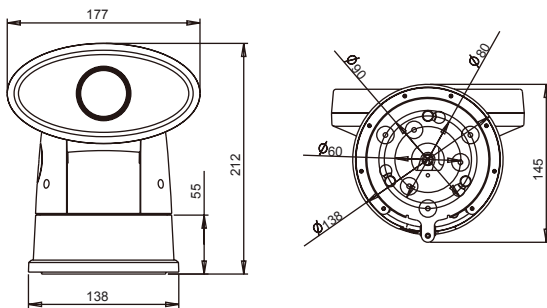

GENERAL	
Power Source	DC12V~24V
Power Consumption	Max 40W
Operating Temperature	-20°C ~ +50°C / 0% ~ 90% RH
Ingress Protection	IP66
Material	Aluminum
Dimensions	177(W) x 212(H) x 145(D) mm
Weight	2.86Kg

WCA-H208

2MP x20 Zoom Network IR Rugged PTZ Camera

Features

- 1/3" 2MP Panasonic CMOS sensor
- 1080p 30fps, 720p 60fps
- NETWORK, CVBS
- x20 Optical Zoom(4.7mm~94mm) & x32 Digital Zoom
- Day & Night(ICR)
- Real-time True WDR
- Digital Noise Reduction(2D+3D)
- Digital Image Stabilizer
- Privacy Mask Function
- High Light Compensation
- Defog Function
- Endless Pan Rotation(BOTTOM 15°~270°, TOP 345°~90° tilt angle)
- 255 Presets, 8 Tours, 8 Scans, 4 Patterns, 16 Areas, 2 Alarms
- Mechanical Auto Flip
- 12pcs of 18ø IR Lens(IR Distance 120m in manual focusing)
- Weather-proof IP66 outdoor housing
- IPv4, IPv6 Support
- H.264 and Motion JPEG compression
- ONVIF compliant API
- Industry leading latency of 200ms/2Mpix Bandwidth adaptive video streaming
- Dynamic IP support
- SD/SDHC memory slot
- Bi-directional audio support

Dimensions

Unit : mm

GENERAL	
Power Source	DC12V~24V
Power Consumption	Max 40W
Operating Temperature	-20°C ~ +50°C / 0% ~ 90% RH
Ingress Protection	IP66
Material	Aluminum
Dimensions	177(W) x 212(H) x 145(D) mm
Weight	2.86Kg

LENS		x20		
Lens Type	20x Day & Night Zoom Lens			
Zoom Ratio	Optical x20, Digital x32 Zoom			
Focal Length	f = 4.7 mm ~ 94.0 mm			
Aperture Ratio	F1.6 (wide) ~ F3.5 (tele)			
Angle Of View (D, H, V)	WIDE	62.7°	55.4°	32.6°
	TELE	3.3°	2.9°	1.6°